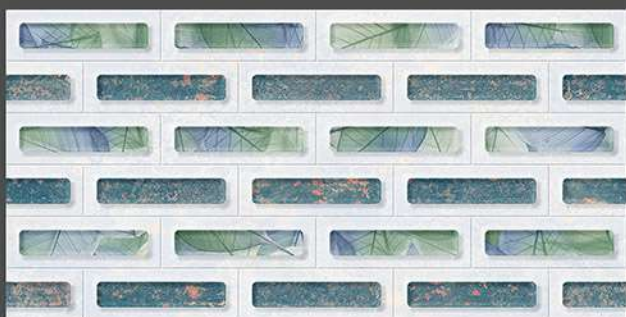

SUGAR-58-L-(PLAIN)
SUGAR-58-HL1-(PUNCH)
SUGAR-58-D-(PLAIN)

SUGAR-59-(PLAIN)