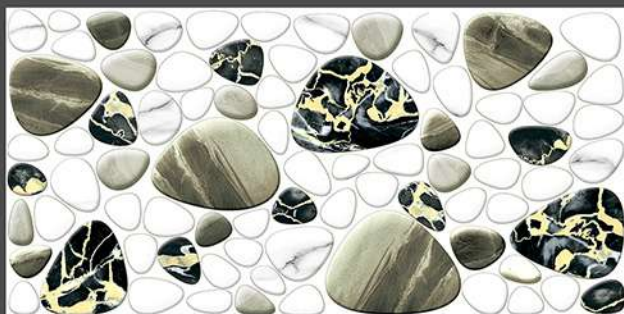

2041-D-(PLAIN/RANDOM)

300x600 mm

DIGITAL

WALL TILES

2096-L-(PLAIN/RANDOM)

2096-HL1-(PUNCH)

2096-HL4-(PUNCH)

2096-HL2-(PUNCH)