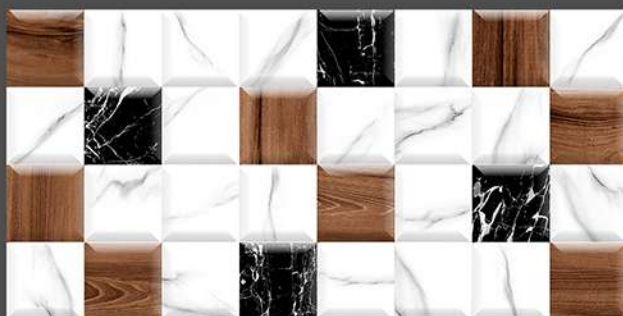

2041-D-(PLAIN/RANDOM)

300x600 mm

DIGITAL

WALL TILES

2096-L-(PLAIN/RANDOM)

2096-HL1-(PUNCH)

2096-HL4-(PUNCH)

2096-HL2-(PUNCH)