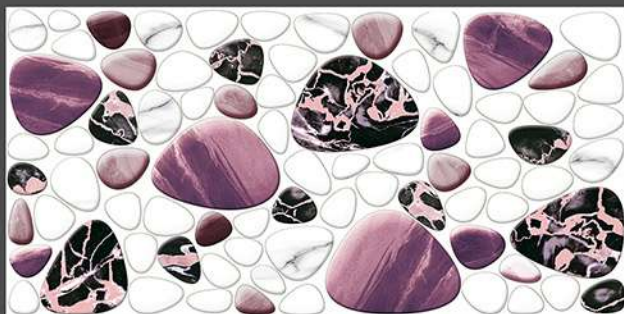

2096-HL3-(PUNCH)