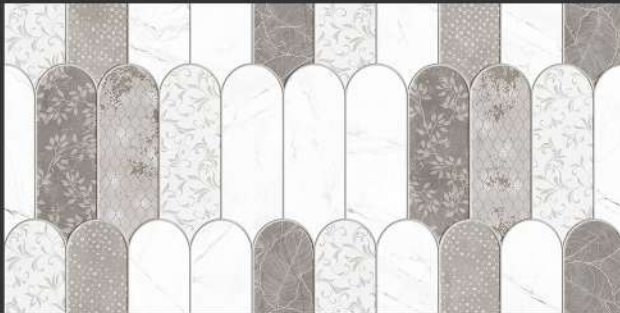

**KERAMIN BEIGE-LT**-(PLAIN/RANDOM)

**300x600 MM  
DIGITAL WALL TILES**

Series  
**GLUE  
GRENULA**

**LAMINAM WHITE-LT-(PLAIN/RANDOM)**

**LAMINAM WHITE-DECOR-1-(PUNCH-154)**

**LAMINAM WHITE-LT-(PLAIN/RANDOM)**