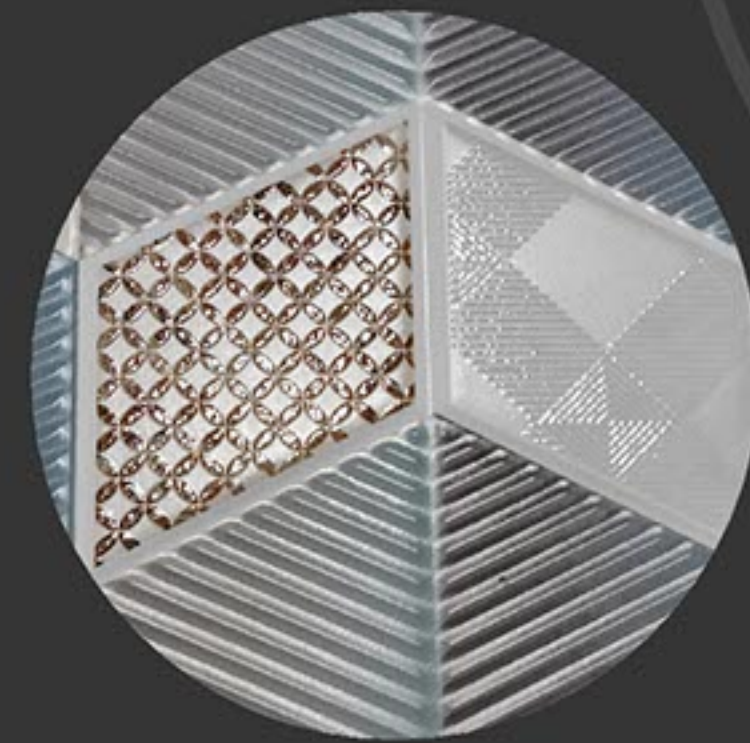

GLUE GRANULA

SURFACE IN MATT

300x600 MM
DIGITAL WALL TILES

www.avenstiles.com

300x600 MM
DIGITAL WALL TILES
www.avenstiles.com

NATURE'S SAMPLEST SAGA

Series
**GLUE
GRENULA**

ALTEZZA-LT-(PLAIN/CONTINUE)

ALTEZZA-DECOR-1-(PUNCH-1)

ALTEZZA-LT-(PLAIN/CONTINUE)

**300x600 MM
DIGITAL WALL TILES**

Series
**GLUE
GRENULA**

ALTEZZA-LT-(PLAIN/CONTINUE)

ALTEZZA-DECOR-2-(PUNCH-201)

ALTEZZA-LT-(PLAIN/CONTINUE)

**300x600 MM
DIGITAL WALL TILES**

Series
GLUE
GRENULA

ALTEZZA-POSTER-A-B-C-D-(PLAIN)

ALTEZZA-LT-(PLAIN/CONTINUE)

300x600 MM
DIGITAL WALL TILES

Series
**GLUE
GRENULA**

BOTANICA-LT-(PLAIN/CONTINUE)

BOTANICA-DECOR-1-(PUNCH-1)

BOTANICA-DK-(PLAIN/CONTINUE)