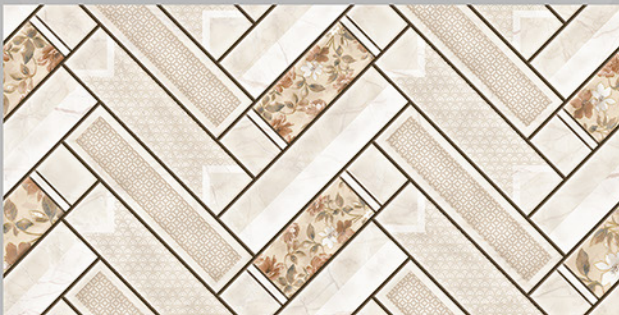

(L+R)-LEMEN MARFIL-DECOR-1-(PUNCH-155)