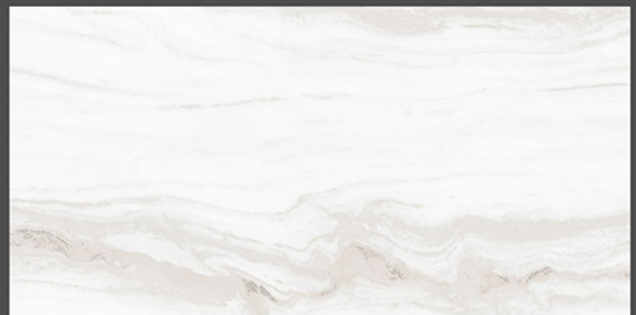

RC-019-L-(PLAIN/RANDOM)
(R)-RC-019-HL2-(PUNCH)