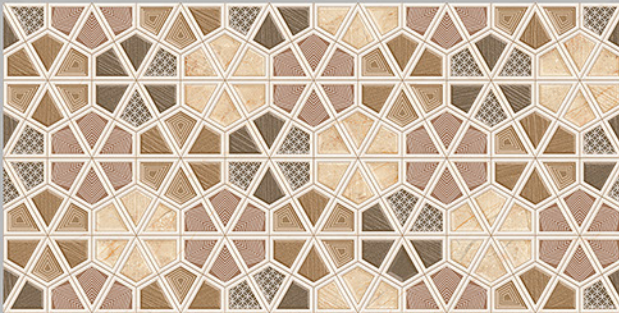

(L+R)-MARGARITA BEIGE-DECOR-1-(P-173)