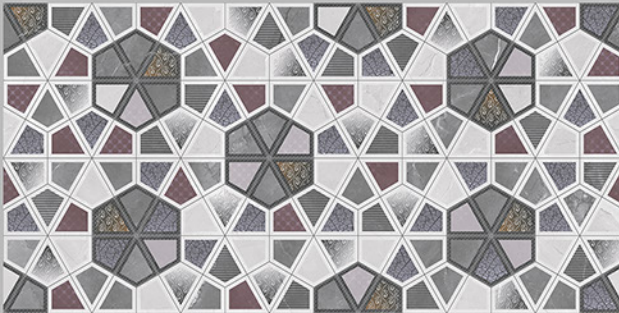

(L+R)-INSPIRO GRAVITY-DECOR-1-(P-173)