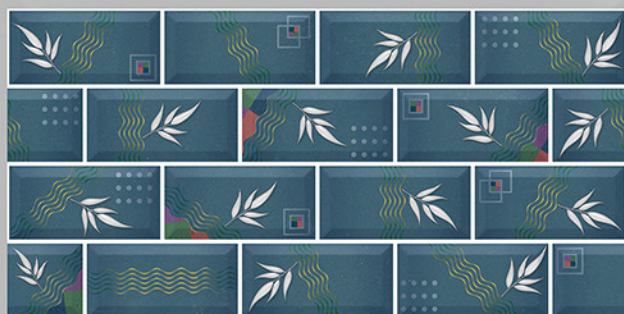

(L+R)-VOLCANA BLUE-DECOR-1-(PUNCH-46)