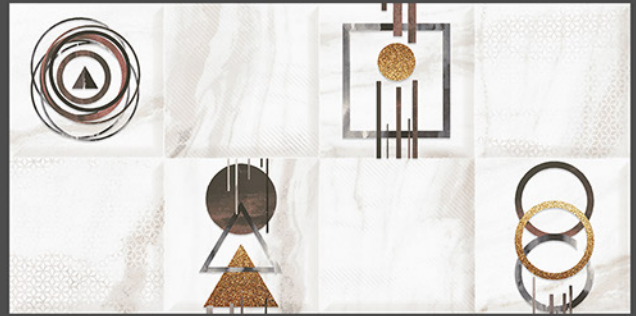

RC-019-L-(PLAIN/RANDOM)
(R)-RC-019-HL1-(PUNCH)

RC-019-L-(PLAIN/RANDOM)
(R)-RC-019-HL2-(PUNCH)