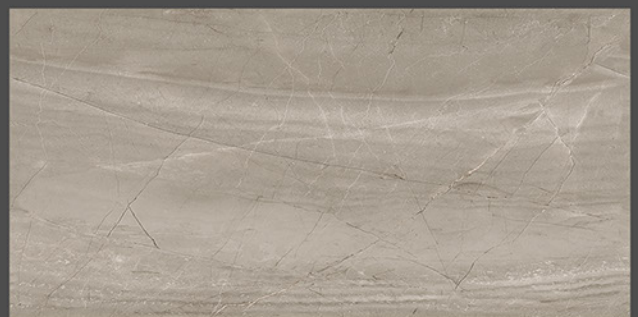

RC-002-L-(PLAIN/CONTINUE)
(R)-RC-002-HL2-(PUNCH)
RC-002-D-(PLAIN/CONTINUE)